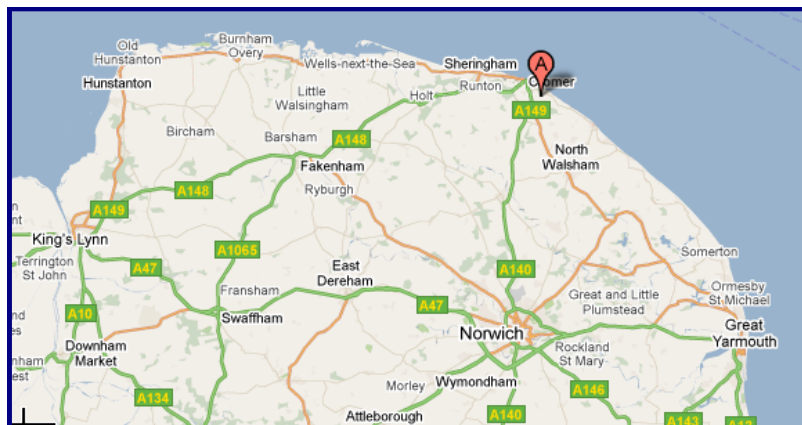

## Where we are ...

### From Cromer:

Travel from Cromer on the B1159 Coast Road towards Overstrand and Mundesley. Turn right at Overstrand Church and you will find us approximately 300 yards along this road.

### From Mundesley:

Travel from Mundesley on the B1159 Coast Road towards Overstrand and Cromer. Turn left at Overstrand Church and you will find us approximately 300 yards along this road.

### From Norwich

Turn left at the end of the A140 Norwich to Cromer Road. Follow the road for 1/2 mile and turn right following the brown sign for Forest Park Caravan Site and the cream sign for NCCH. Turn immediate left. Follow the Hotel signs all the way along the road. After a mile you will reach us.